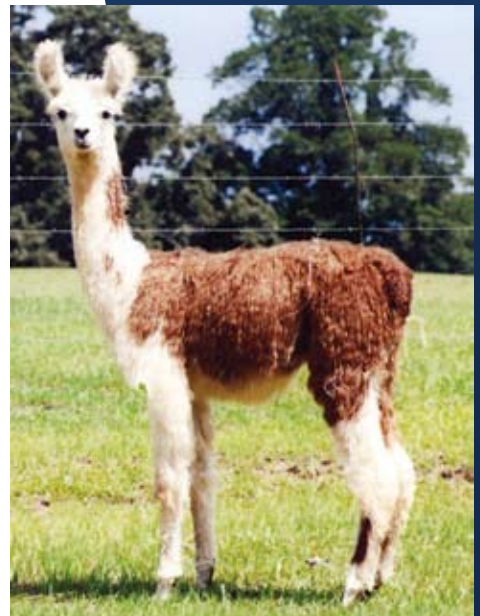

Shalicious is as cute as a suri can be. Her sire, Shahjahan, is a multiple Grand Champion Halter winner and Best of Show winner. With her genetics and fiber she will be able to add her production to your breeding program.