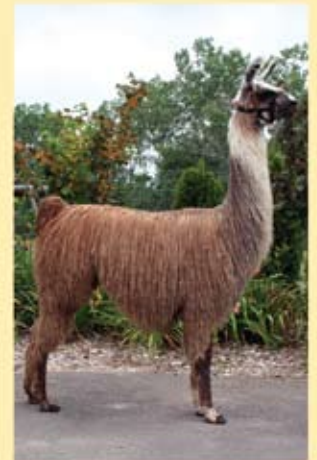

Delightful is an *extreme suri* by *Sweepstakes Jackpot* a *National Grand Champion*. Her grandfather on her mother's side was also a *National Grand Champion*. She is tall, wonderfully proportioned with a painted face, white ring around her neck with white socks. I was looking forward to her offspring as part of our breeding program. Once you see her, you can't help but want to have her. *Get your hand in the air for this lot!*